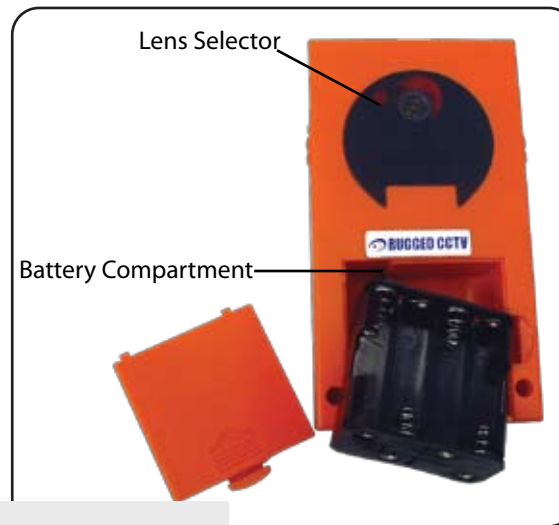

Model: TMLensOrange

Use the TMLensOrange while planning CCTV installation to pick correct equipment.

Features

- 3.5-inch TFT color LCD monitor
- Five built-in lenses (4, 6, 8, 12 & 16mm) that can be immediately switched

Specifications

Camera CCD:	1/3-inch
Built in lenses:	4mm, 6mm, 8mm, 12mm, 16mm
Display size:	3.5 inch
Pixel pitch:	0.150mm(W)x0.216mm(H)
Effective display area:	72mm(W)x50.544mm(H)
Resolution:	480(W)x234(H)
Input/Output signal:	1.0Vp-p Video
Connector:	BNC
System:	PAL/NTSC
Power source:	8 x AA alkaline batteries
Power consumption:	2.28W
Dimensions:	150mm(H)x85mm(W)x73mm(D)
Weight:	200g

Includes

- Leather bag with belt
- Video BNC connector
- Three port power cable for optional power input