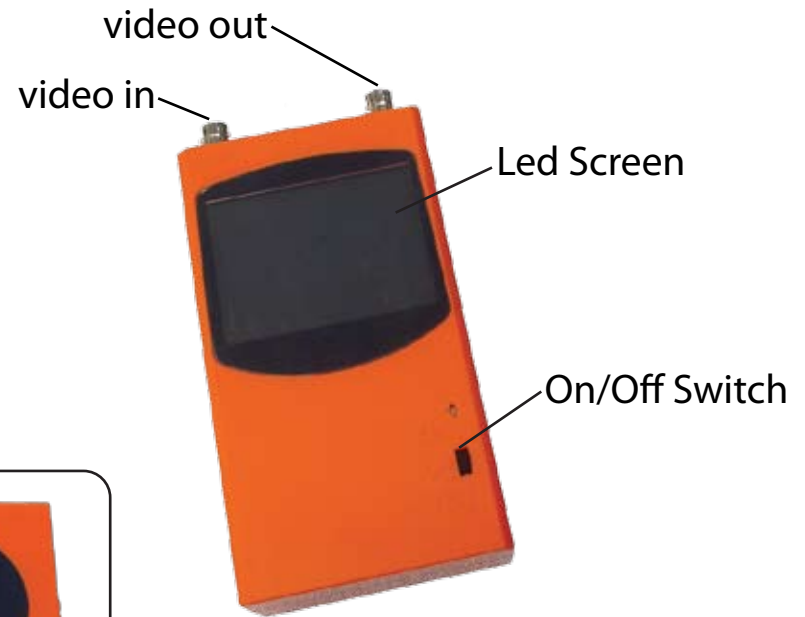

Model: TMLensOrange

Use the TMLensOrange while planning CCTV installation to pick correct equipment.

Features

- 3.5-inch TFT color LCD monitor
- Five built-in lenses (4, 6, 8, 12 & 16mm) that can be immediately switched

Specifications

Camera CCD:	1/3-inch
Built in lenses:	4mm, 6mm, 8mm, 12mm, 16mm
Display size:	3.5 inch
Pixel pitch:	0.150mm(W)x0.216mm(H)
Effective display area:	72mm(W)x50.544mm(H)
Resolution:	480(W)x234(H)
Input/Output signal:	1.0Vp-p Video
Connector:	BNC
System:	PAL/NTSC
Power source:	8 x AA alkaline batteries
Power consumption:	2.28W
Dimensions:	150mm(H)x85mm(W)x73mm(D)
Weight:	200g

Includes

- Leather bag with belt
- Video BNC connector
- Three port power cable for optional power input