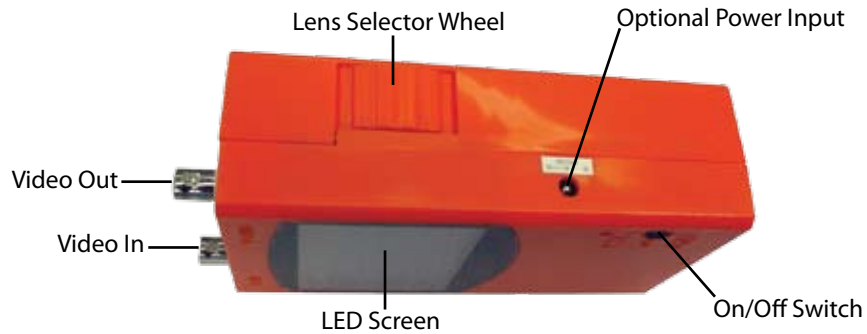

Model: TMLensOrange

Use the TMLensOrange while planning CCTV installation to pick correct equipment.

Features

- 3.5-inch TFT color LCD monitor
- Five built-in lenses (4, 6, 8, 12 & 16mm) that can be immediately switched

Specifications

Camera CCD:	1/3-inch
Built in lenses:	4mm, 6mm, 8mm, 12mm, 16mm
Display size:	3.5 inch
Pixel pitch:	0.150mm(W)x0.216mm(H)
Effective display area:	72mm(W)x50.544mm(H)
Resolution:	480(W)x234(H)
Input/Output signal:	1.0Vp-p Video
Connector:	BNC
System:	PAL/NTSC
Power source:	8 x AA alkaline batteries
Power consumption:	2.28W
Dimensions:	150mm(H)x85mm(W)x73mm(D)
Weight:	200g

Includes

- Leather bag with belt
- Video BNC connector
- Three port power cable for optional power input