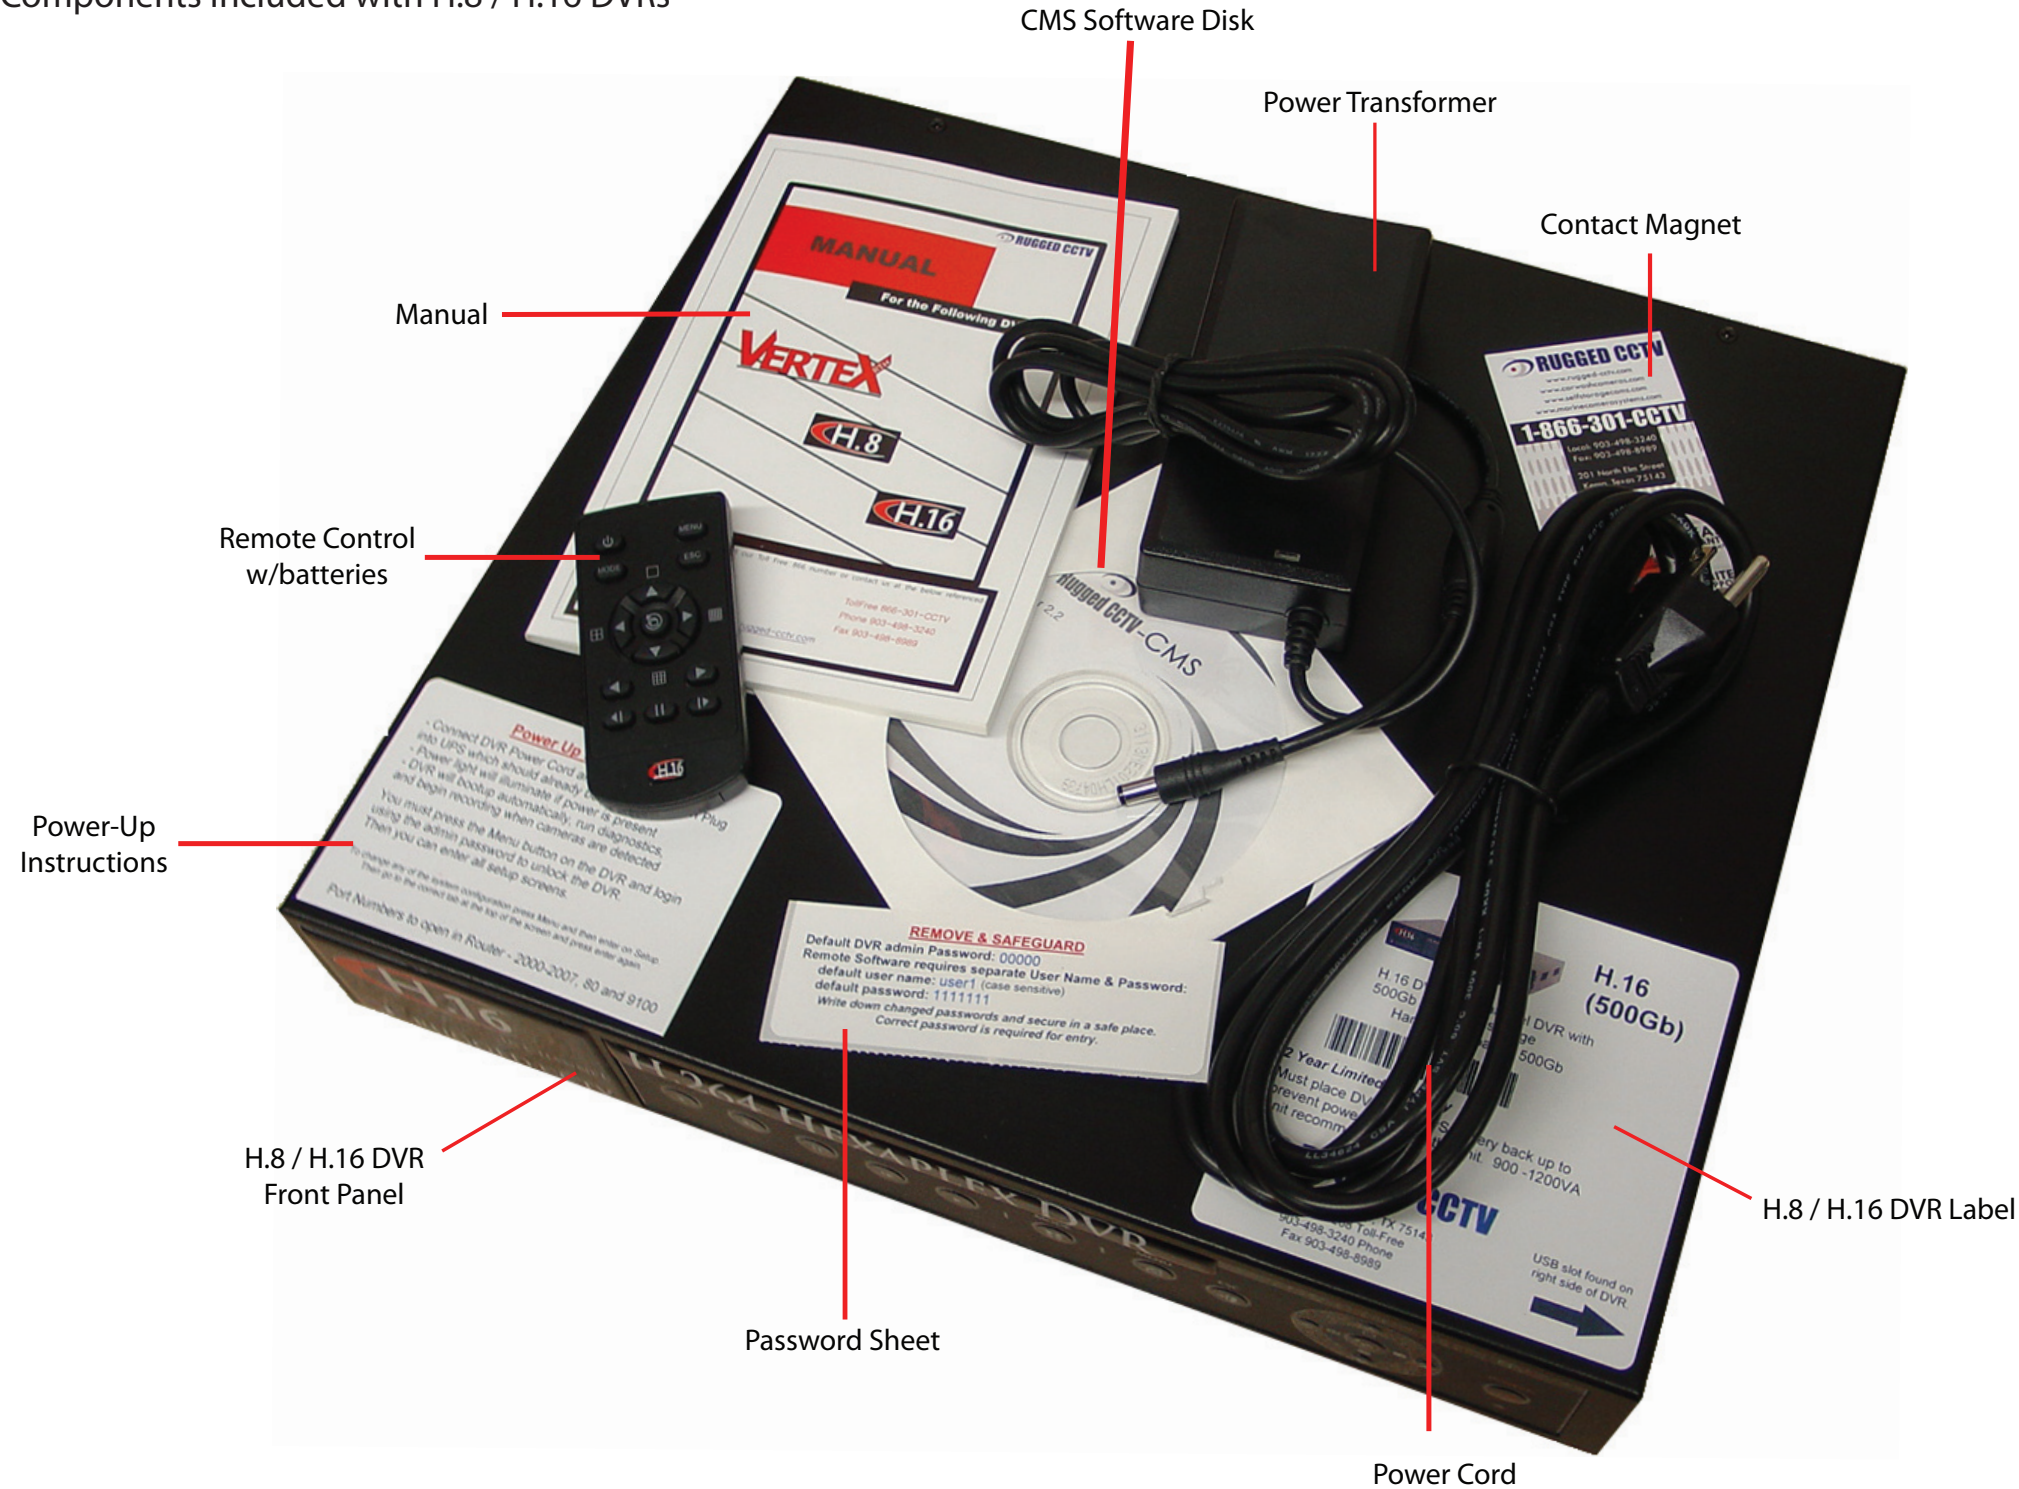

Components Included with H.8 / H.16 DVRs

CMS Software Disk

Power Transformer

Contact Magnet

Manual

Remote Control w/batteries

Power-Up Instructions

H.8 / H.16 DVR Front Panel

Password Sheet

H.8 / H.16 DVR Label

Power Cord